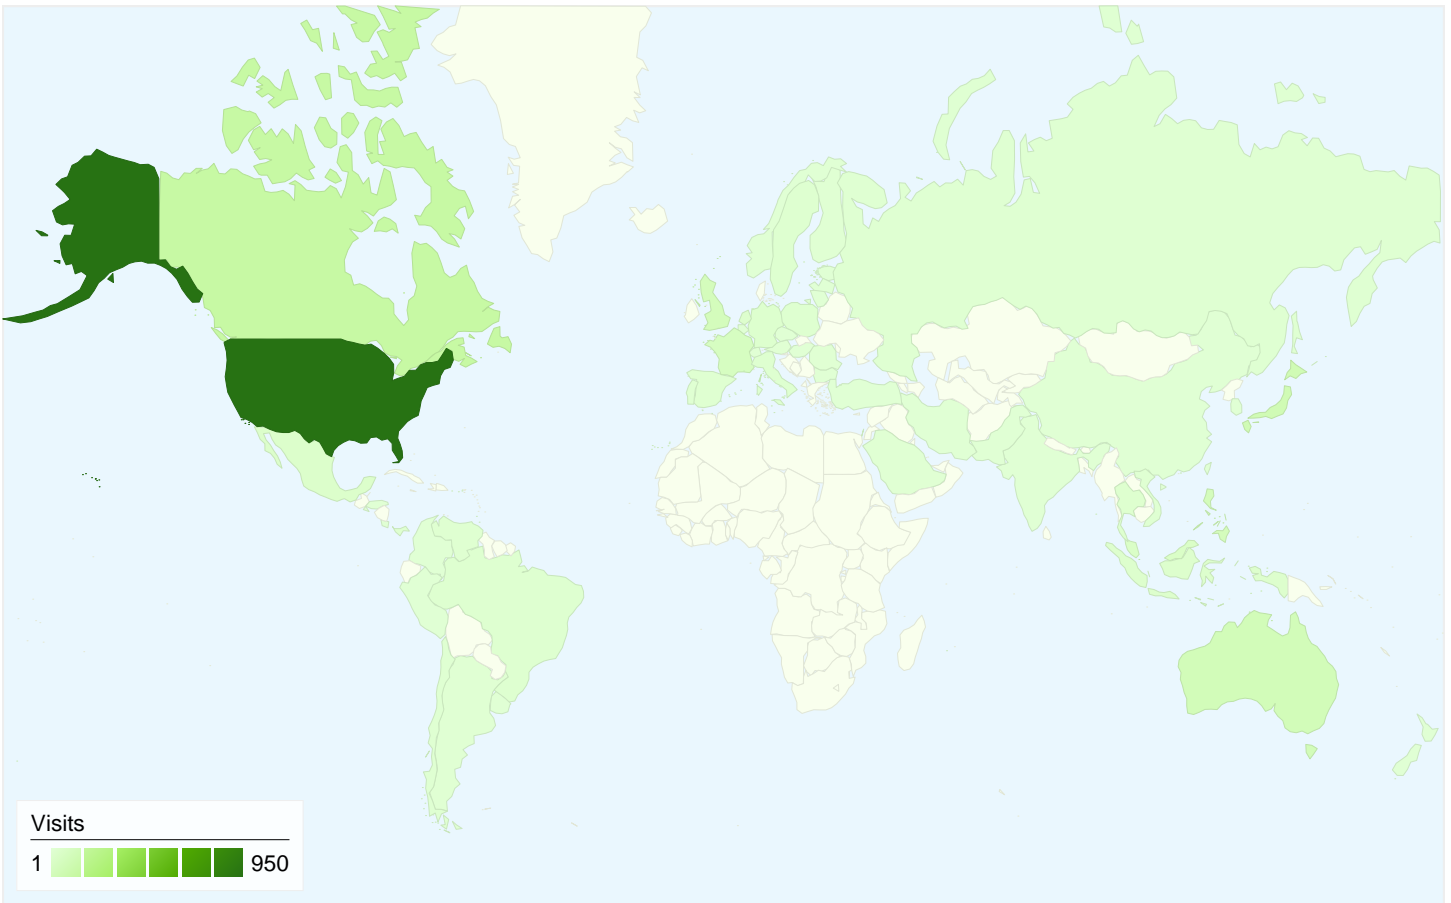

Visitors
1,077

Map Overlay world

Traffic Sources Overview

- **Referring Sites**
1,611.00 (84.66%)
- **Direct Traffic**
228.00 (11.98%)
- **Search Engines**
64.00 (3.36%)

Content Overview

Pages	Pageviews	% Pageviews
/anime/blog/	1,073	29.47%
/anime/blog/?p=731	233	6.40%
/anime/blog/?p=744	171	4.70%
/anime/blog/?p=817	159	4.37%
/anime/blog/?p=688	130	3.57%

1,077 people visited this site

 **1,903 Visits**

 **1,077 Absolute Unique Visitors**

 **3,641 Pageviews**

 **1.91 Average Pageviews**

 **00:03:01 Time on Site**

 **76.46% Bounce Rate**

 **56.54% New Visits**

Traffic Sources Overview

Apr 21, 2009 - May 21, 2009

Comparing to: Site

All traffic sources sent a total of 1,903 visits

11.98% Direct Traffic

84.66% Referring Sites

3.36% Search Engines

- **Referring Sites**
1,611.00 (84.66%)
- **Direct Traffic**
228.00 (11.98%)
- **Search Engines**
64.00 (3.36%)

1,903 visits came from 60 countries/territories

Site Usage

Country/Territory	Visits	Pages/Visit	Avg. Time on Site	% New Visits	Bounce Rate
United States	950	2.47	00:04:40	49.47%	69.05%
Canada	136	1.37	00:04:23	66.18%	82.35%
Japan	90	1.21	00:00:44	54.44%	83.33%
Singapore	82	1.22	00:00:37	75.61%	90.24%
Australia	78	1.17	00:00:23	57.69%	87.18%
United Kingdom	70	1.21	00:01:28	67.14%	85.71%
Philippines	69	1.71	00:02:00	66.67%	75.36%
France	57	1.61	00:00:32	64.91%	80.70%
Malaysia	38	1.61	00:00:54	47.37%	84.21%