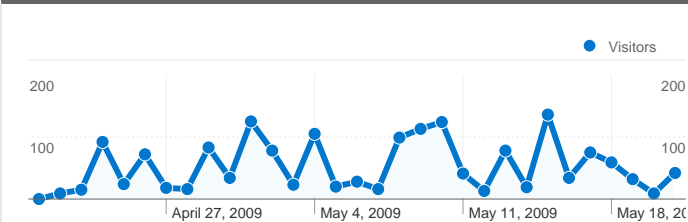

Site Usage

1,903 Visits

76.46% Bounce Rate

3,641 Pageviews

00:03:01 Avg. Time on Site

1.91 Pages/Visit

56.54% % New Visits

Visitors Overview

1,077 people visited this site

 **1,903 Visits**

 **1,077 Absolute Unique Visitors**

 **3,641 Pageviews**

 **1.91 Average Pageviews**

 **00:03:01 Time on Site**

 **76.46% Bounce Rate**

 **56.54% New Visits**

Traffic Sources Overview

Apr 21, 2009 - May 21, 2009

Comparing to: Site

All traffic sources sent a total of 1,903 visits

11.98% Direct Traffic

84.66% Referring Sites

3.36% Search Engines

- **Referring Sites**
1,611.00 (84.66%)
- **Direct Traffic**
228.00 (11.98%)
- **Search Engines**
64.00 (3.36%)

1,903 visits came from 60 countries/territories

Site Usage

Country/Territory	Visits	Pages/Visit	Avg. Time on Site	% New Visits	Bounce Rate
United States	950	2.47	00:04:40	49.47%	69.05%
Canada	136	1.37	00:04:23	66.18%	82.35%
Japan	90	1.21	00:00:44	54.44%	83.33%
Singapore	82	1.22	00:00:37	75.61%	90.24%
Australia	78	1.17	00:00:23	57.69%	87.18%
United Kingdom	70	1.21	00:01:28	67.14%	85.71%
Philippines	69	1.71	00:02:00	66.67%	75.36%
France	57	1.61	00:00:32	64.91%	80.70%
Malaysia	38	1.61	00:00:54	47.37%	84.21%