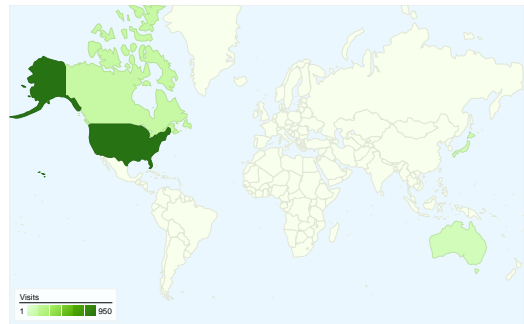

Site Usage

1,903 Visits

76.46% Bounce Rate

3,641 Pageviews

00:03:01 Avg. Time on Site

1.91 Pages/Visit

56.54% % New Visits

Visitors Overview

Visitors
1,077

Map Overlay world

Traffic Sources Overview

- **Referring Sites**
1,611.00 (84.66%)
- **Direct Traffic**
228.00 (11.98%)
- **Search Engines**
64.00 (3.36%)

Content Overview

Pages	Pageviews	% Pageviews
/anime/blog/	1,073	29.47%
/anime/blog/?p=731	233	6.40%
/anime/blog/?p=744	171	4.70%
/anime/blog/?p=817	159	4.37%
/anime/blog/?p=688	130	3.57%

1,077 people visited this site

 **1,903 Visits**

 **1,077 Absolute Unique Visitors**

 **3,641 Pageviews**

 **1.91 Average Pageviews**

 **00:03:01 Time on Site**

 **76.46% Bounce Rate**

 **56.54% New Visits**

1,903 visits came from 60 countries/territories

Site Usage

Country/Territory	Visits	Pages/Visit	Avg. Time on Site	% New Visits	Bounce Rate
United States	950	2.47	00:04:40	49.47%	69.05%
Canada	136	1.37	00:04:23	66.18%	82.35%
Japan	90	1.21	00:00:44	54.44%	83.33%
Singapore	82	1.22	00:00:37	75.61%	90.24%
Australia	78	1.17	00:00:23	57.69%	87.18%
United Kingdom	70	1.21	00:01:28	67.14%	85.71%
Philippines	69	1.71	00:02:00	66.67%	75.36%
France	57	1.61	00:00:32	64.91%	80.70%
Malaysia	38	1.61	00:00:54	47.37%	84.21%